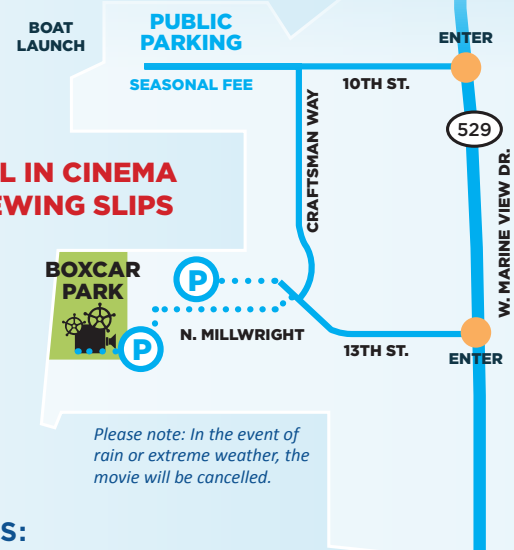

PRESENTED BY:

Port of EVERETT  
MARINA

A SPECIAL THANKS TO OUR  
SIGNATURE SPONSOR:

DWAYNE  
LANE'S  
TRUCK  
CENTER

RAM

2017  
**SAIL  
CINEMA**  
@ WATERFRONT PLACE

SAIL IN. WALK IN.

# F R I D A Y N I G H T S

**JUL 21 9:25** FOOTLOOSE (THE ORIGINAL)

PARK ACTIVITIES & BEER GARDEN  
OPEN @ 7 P.M.; MOVIES START AT DUSK

**JUL 28 9:15** JURASSIC PARK

**AUG 04 9:05** CAPTAIN AMERICA  
THE FIRST AVENGER

**AUG 11 8:50** FIELD OF DREAMS

**AUG 18 8:40** ZOOTOPIA

**AUG 25 8:25** TOP GUN

LEARN MORE: [WATERFRONT-PLACE.COM/SAILIN](http://WATERFRONT-PLACE.COM/SAILIN)

**SAIL IN CINEMA  
VIEWING SLIPS**

Please note: In the event of  
rain or extreme weather, the  
movie will be cancelled.